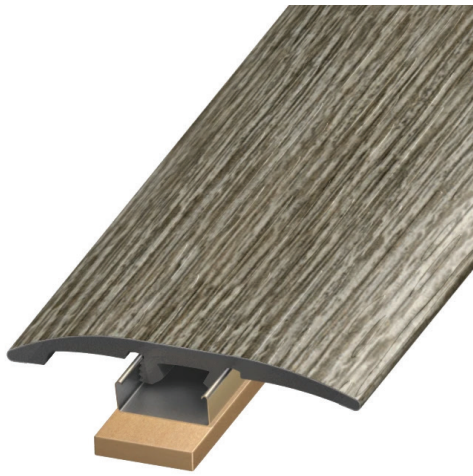

Sanibel Driftwood

Savannah Shoal

Cove

20 mil SPC/5mm

\$1.29

/sf

Back Country Cove

Caramel Cove

Dolphin Cove

Sandy Cove

Siesta Cove

Walnut Cove

Introductory Pallet Pricing!
Carton & Truckload pricing available

F145.SHO0426

AMSupply.com

A&M Supply is 100% Employee-owned

800-877-8551

75 Years Of Service Many More To Come!

Slim Trim 3-in-1 Moulding
Dolphin Cove

Width: 2.00 in
Height: 0.25 in
Length 94 in

Slim Cap
Captiva Sand

Width: 1.38 in
Height: 0.31 in
Length 94 in

Extra Tall Stair Nose
Siesta Cove